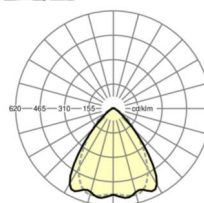

LIGHTING TECHNOLOGY

Placement	LED, Colour rendering/Light colour CRI \geq 80 / 6500K
Colour tolerance (MacAdam)	3SDCM
Nominal luminous flux	9101lm
LED service life	70000h L80/B10 (Tq 45°C), 100000h L80/B50 (Tq 40°C)
Luminaire luminous efficiency	176lm/W
Beam angle	80° (C0) / 75° (C90)
UGR lat./long.	19.4 / 20.1

MECHANICS

Housing colour	traffic white RAL 9016
Dimensions (LxWxH/DxH)	2299mm x 55mm x 37mm
Weight (net)	2.2kg
Type of installation	Mounting rail system installation, Light structure

Dimensions

L	2299 mm	Length
B	55 mm	Width
H	37 mm	Height

DEEP-LINK

<https://www.regiolux.de/en/article/19530024360>

Reference	LED 10000lm 865
η_{LB}	100 %
$\Phi \downarrow/\uparrow$	98 % / 2 %
UGR lat./long.	19.4 / 20.1